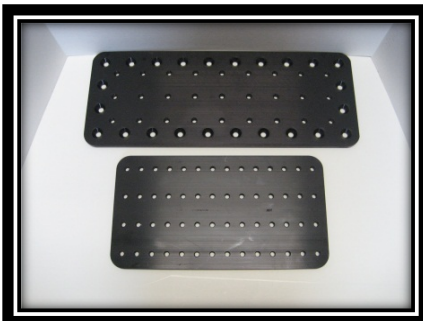

22-01223D
22-01224P
Driver and
Passenger
Ford Floor
Bracket \$
22.50 ea

FB8X20
Floor Base
Plate \$
52.50 ea

FB8X14
Floor Base
Plate \$

1120 Lund Blvd NW
Anoka, MN 55303
PH 763-422-0525

www.artominc.com
artom@msn.com
Fax 763-422-0538